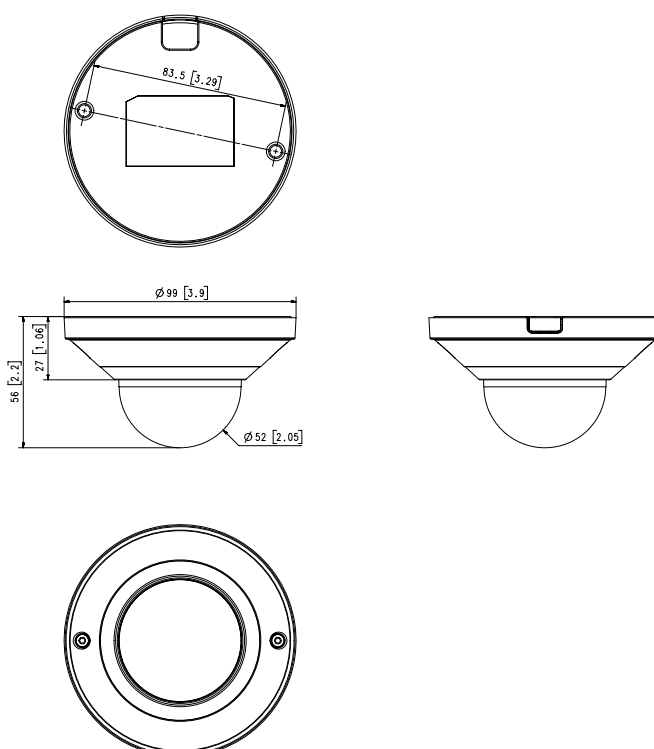

## Mechanical

<b>Color / Material</b>	White / Plastic
<b>RAL Code</b>	RAL9003
<b>Product Dimensions / Weight</b>	Ø99.0x56.0mm(Ø3.9x2.2"), 165g(0.36 lb)
<b>Hanging Mount (Dome)</b>	SBP-099HMM

## DORI (EN62676-4 standard)

<b>Detect (25PPM/ 8PPF)</b>	40.2m(12.26ft)
<b>Observe (63PPM/ 19PPF)</b>	16.1m(4.90ft)
<b>Recognize (125PPM/ 38PPF)</b>	8.0m(2.45ft)
<b>Identify (250PPM/ 76PPF)</b>	4.0m(1.23ft)

# QND-8011

5M H.265 Dome Camera(Q mini)

CAD

Unit: mm [inch]

milimeter (inch)

**PR Support**  
Benelyckevägen 11  
44370 Gråbo  
0768 444095  
[peer.rott@pr-support.se](mailto:peer.rott@pr-support.se)  
[www.pr-support.se](http://www.pr-support.se)