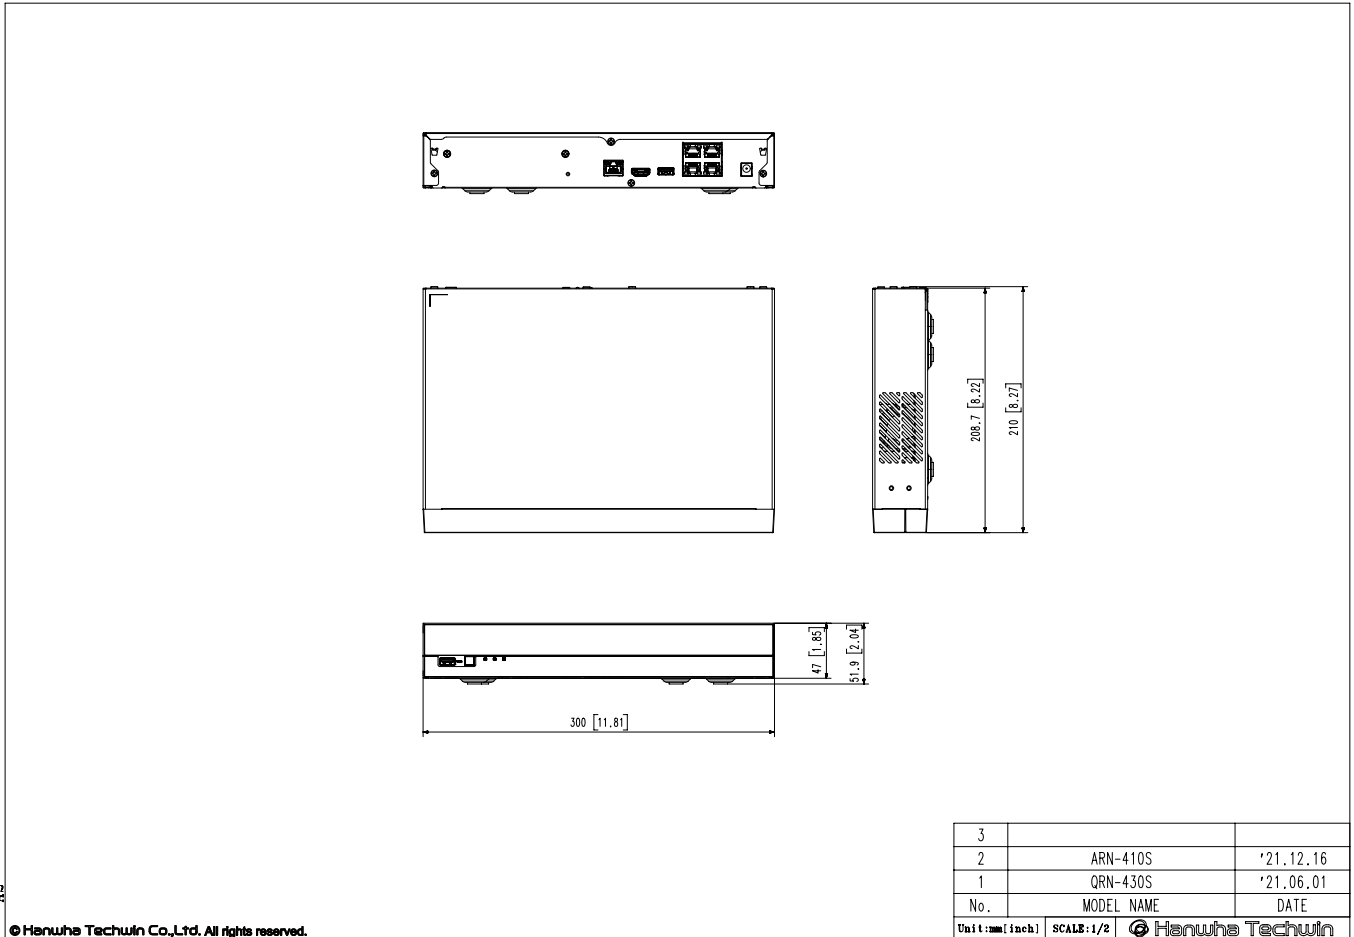

CAD

Unit: mm [inch]

A2

© Hanwha Techwin Co., Ltd. All rights reserved.

PR Support
Benelyckevägen 11
44370 Gråbo
0768 444095
peer.rott@pr-support.se
www.pr-support.se